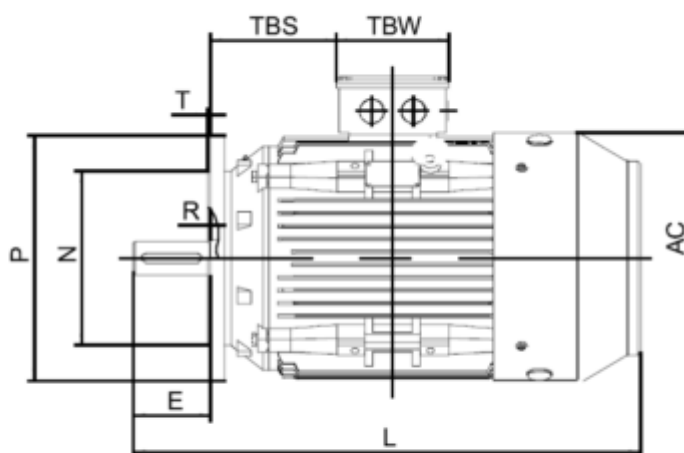

Data Sheet

Article number: 250201100624

Description: Kleedrive T2C 160L-6 11kW 900 rpm
3x400/690V 50HZ IP55 B5 Eff=88.7%

Measures

AA = 316	K = Ø15	TBH = 187
AC = Ø313	L = 650	TBS = 91
AD = 404	M = Ø300	TBW = 162
D = Ø42	N = Ø260	
E = 110	P = Ø350	
F = -	R = 0	
G = 37	S = 5	
HD = 244	T = 4xØ19	