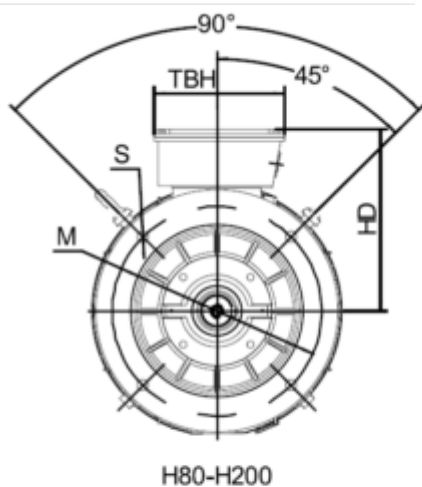

Data Sheet

Article number: 250201100624

Description: Kleedrive T2C 160L-6 11kW 900 rpm
3x400/690V 50HZ IP55 B5 Eff=88.7%

Measures

AA = 316	K = Ø15	TBH = 187
AC = Ø313	L = 650	TBS = 91
AD = 404	M = Ø300	TBW = 162
D = Ø42	N = Ø260	
E = 110	P = Ø350	
F = -	R = 0	
G = 37	S = 5	
HD = 244	T = 4xØ19	