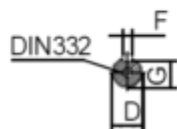

Data Sheet

Article number: 250201100624

Description: Kleedrive T2C 160L-6 11kW 900 rpm
3x400/690V 50HZ IP55 B5 Eff=88.7%

Measures

AA = 316	K = Ø15	TBH = 187
AC = Ø313	L = 650	TBS = 91
AD = 404	M = Ø300	TBW = 162
D = Ø42	N = Ø260	
E = 110	P = Ø350	
F = -	R = 0	
G = 37	S = 5	
HD = 244	T = 4xØ19	